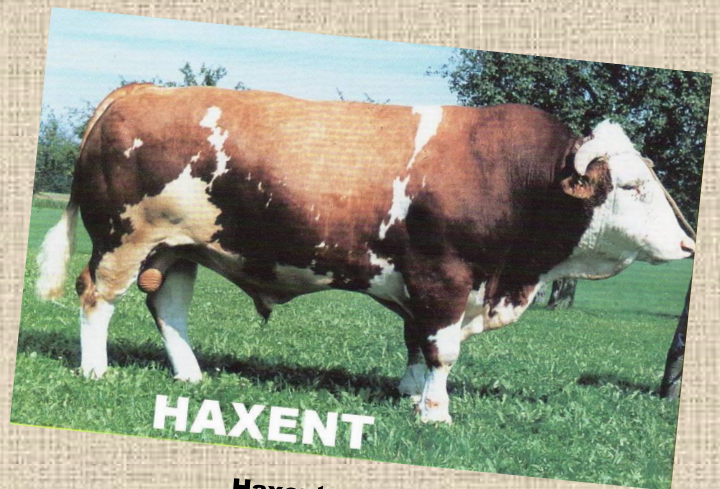

Two Fast Nickels Bull & Heifer Sale

April 5th-6th, 2021

bestcattlesales.com

BHR Lady Sieg C235E ASA#:3182916
100% Fleckvieh
Sire: Siegfried ASA#:0146340
Dam: Little Creek Mona 280M ASA#:2222296

Haxent ASA#: 1604167
100% Fleckvieh
Sire: Haxon ASA#: 8341105
Dam: Pippi ASA#:8341104